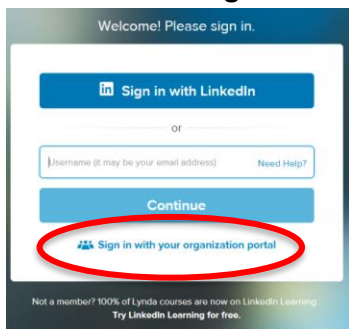

224 Claremont Avenue, Ashland, OH 44805
419-289-8188 | www.ashland.lib.oh.us

LOGGING INTO FROM YOUR DESKTOP OR LAPTOP

Lynda is a database of educational videos. Some topics are IT, Business, Photography, & Marketing.
Lynda is now FREE for you to use with your library card number and PIN!

1. Go to Lynda.com

2. Click "Sign In" in the upper right corner of the webpage.

3. Click "Sign in with your organization portal" located under the continue button.

4. Type "ashland.lib.oh.us" as your organization's URL. Then Press continue.