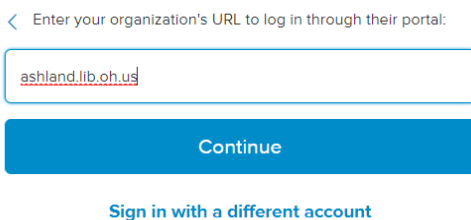

1. Go to Lynda.com

2. Click "Sign In" in the upper right corner of the webpage.

3. Click "Sign in with your organization portal" located under the continue button.

4. Type "ashland.lib.oh.us" as your organization's URL. Then Press continue.

5. Enter your library card number and PIN. Lastly, click on the "Log In" button.